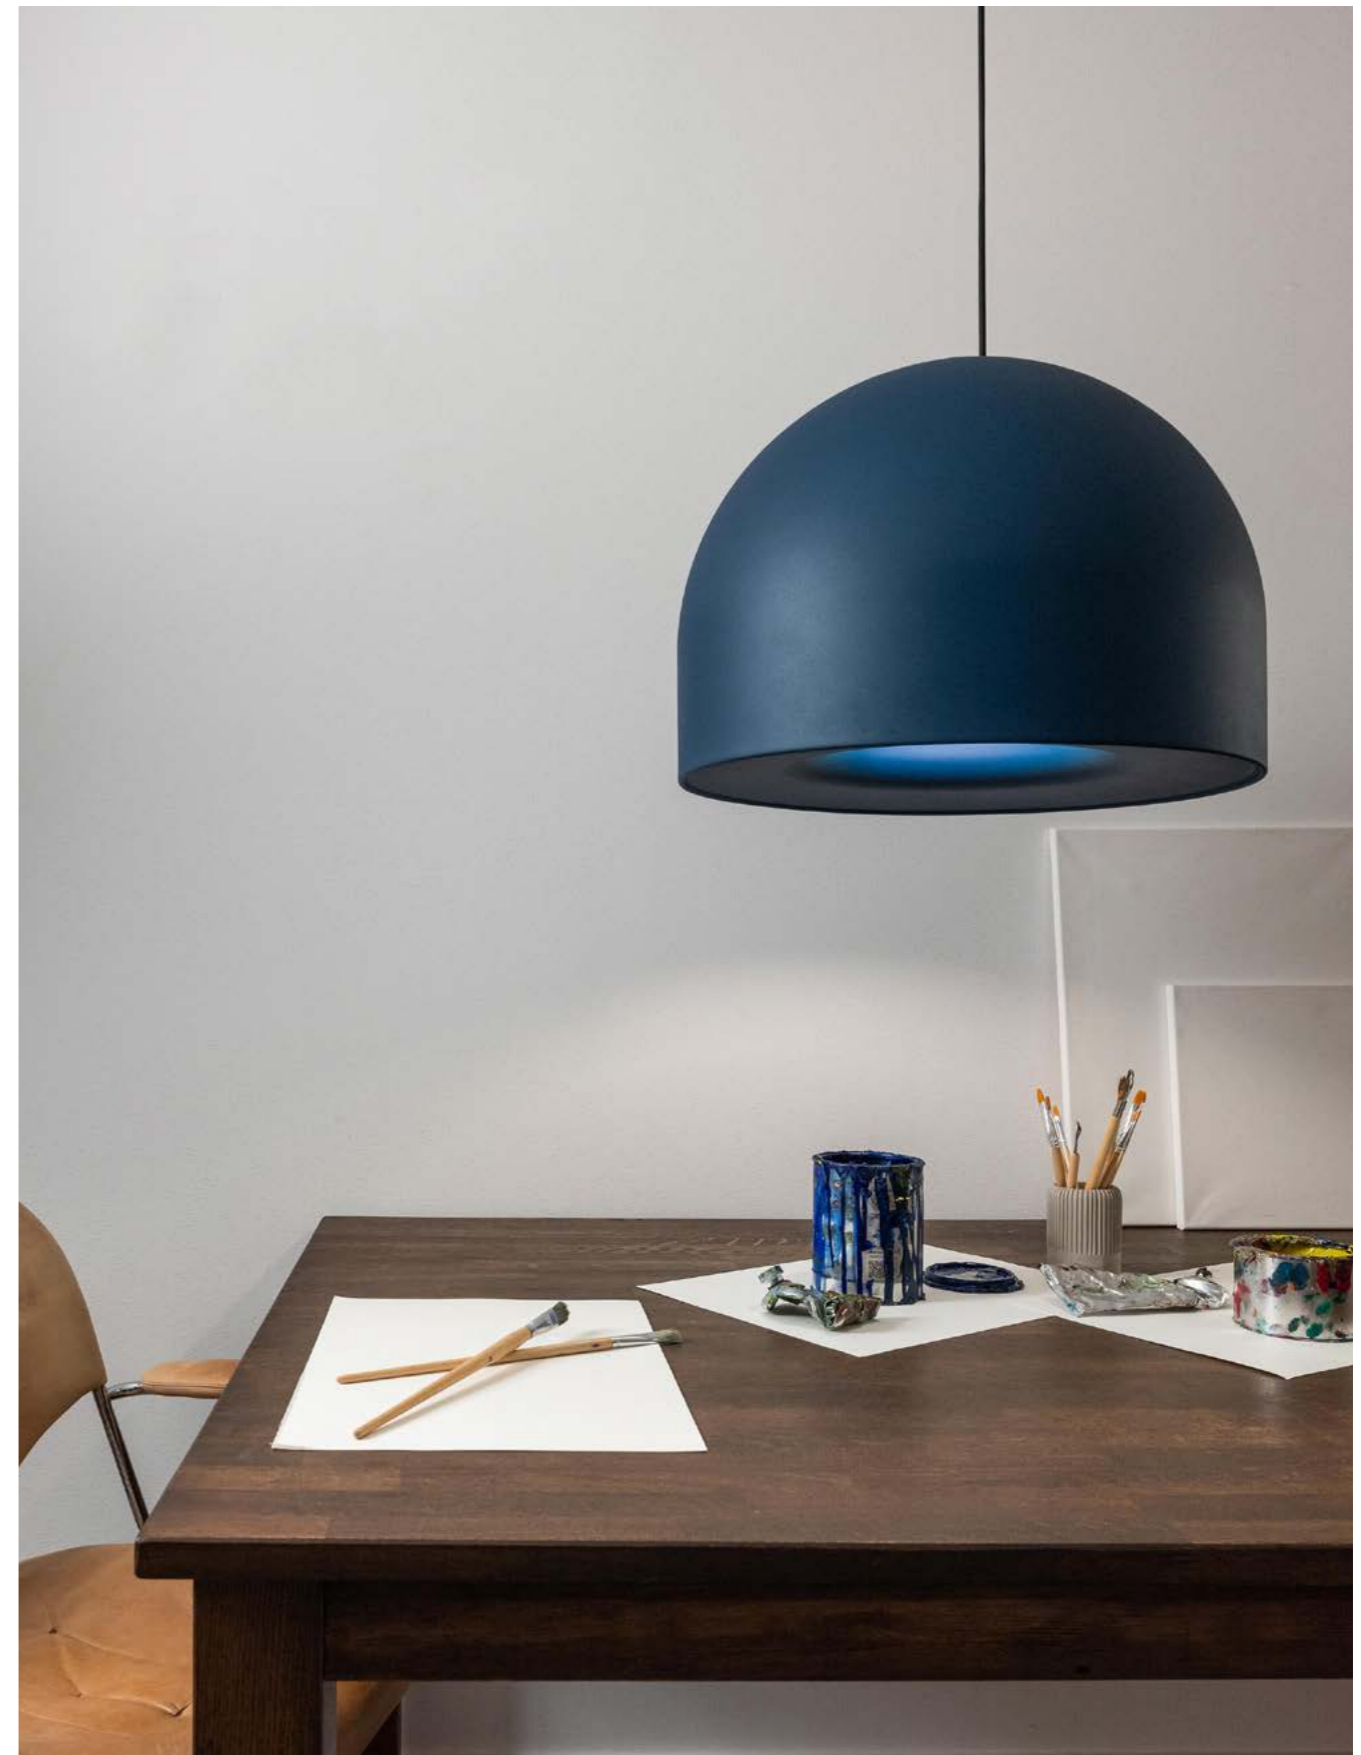

NORP TAKLAMPA

Art.nr		RRP	Q
200260	Blå 50cm	4999kr	1st

E27, max 40W. 2m sladd.