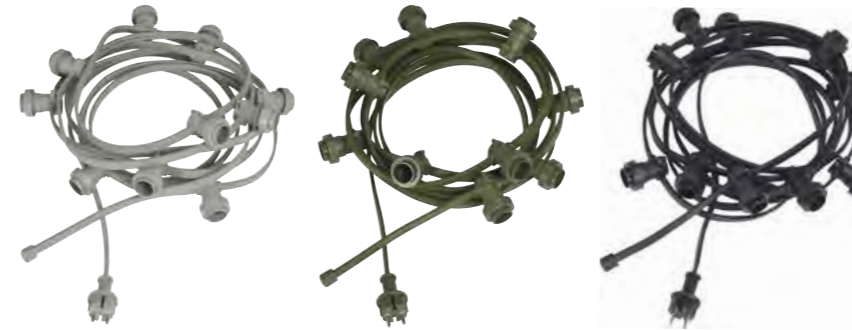

BRIGHT LIGHT STRING

Art.nr		RRP	Q
1897207	Grey 7m	749kr	6 st
1897213	Green 7m	749kr	6 st
1897203	Black 7m	749kr	6 st

10xE27, max 10x15W

MED OPALA LJUSKÄLLOR

Grå 1897207-9060 | RRP 1099kr
Grön 1897213-9060 | RRP 1099kr
Svart 1897203-9060 | RRP 1099kr

MED KLARA LJUSKÄLLOR

Grå 1897207-8060 | RRP 1099kr
Grön 1897213-8060 | RRP 1099kr
Svart 1897203-8060 | RRP 1099kr

Art.nr Finish

1860002	Yellow
1860011	Grey
1860013	Pink
1860017	Blue
1860015	Red
1860016	Green
1860019	Orange

INTERIOR LED

Välj färger efter ditt tycke, se artikelnr till vänster.
RRP 79kr/st

MOON OUTDOOR SKÄRM

Art.nr		RRP	Q
125-01	Vit rund 25cm	429kr	4 st

Köp till takupphänge Flex Out. Bollen har ett avskruvbart lock i toppen så inget vatten kan tränga in.